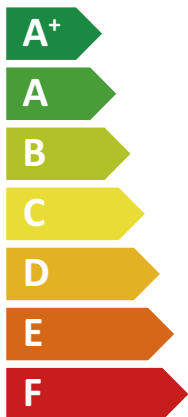

## concept

CON\_H-MHAV12WD2RN8

CON\_H-HBTA160240C308

**A++**

**A+**

Two icons showing sound power levels: a speaker icon with a house inside labeled **42 dB**, and a house icon with a speaker inside labeled **64 dB**.

Legend for power consumption: a dark blue square for **10 kW**, a medium blue square for **12 kW**, and a light blue square for **12 kW**.